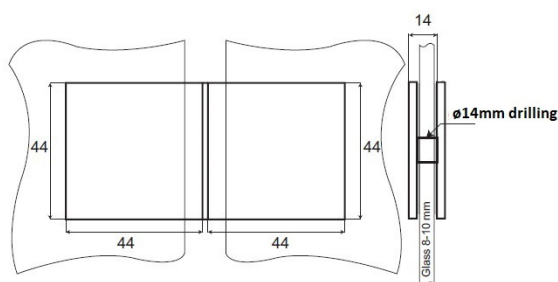

## Description:

Glass Clamp "Berni", 180DG, SS-Look, Glass/Glass, 90x44x16mm, Square Corners, 8-10mm Glass, Glass Mounted By  $\varnothing$ 14mm, Drilling, Brass Material

## Item number:

15.23.666-0

Units	Box	Carton	HS Code	Barcode
Pcs.	1	50	8302419000	 5704866477857