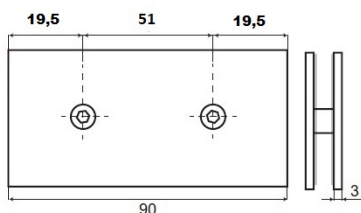

PRODUCT SHEET

Description:

Glass Clamp "Berni", 180DG, SS-Look, Glass/Glass, 90x44x16mm, Square Corners, 8-10mm Glass, Glass Mounted By $\varnothing$ 14mm, Drilling, Brass Material

Item number:

15.23.666-0

Units	Box	Carton	HS Code	Barcode
Pcs.	1	50	8302419000	 5704866477857

SISO A/S

Mileparken 11
DK-2740 Skovlunde
Denmark
VAT: DK 24786013

Phone +45 45 830 900

www.siso.dk
siso@siso.dk

Danske Bank
Nytorv Branch
Copenhagen
SWIFT: DABADKKK

Account no.
4180 3112 112936
IBAN Account
DK7230003112112936